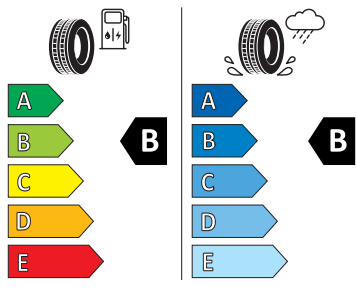

- Bridgestone 225.0/40.0 R19

BRIDGESTONE 13012
225/40 R19 93 Y XL C1

- Goodyear 225.0/40.0 R19

GOODYEAR 546333
225/40R19 93 Y XL C1

- Pirelli 225.0/40.0 R19

2020/7/40